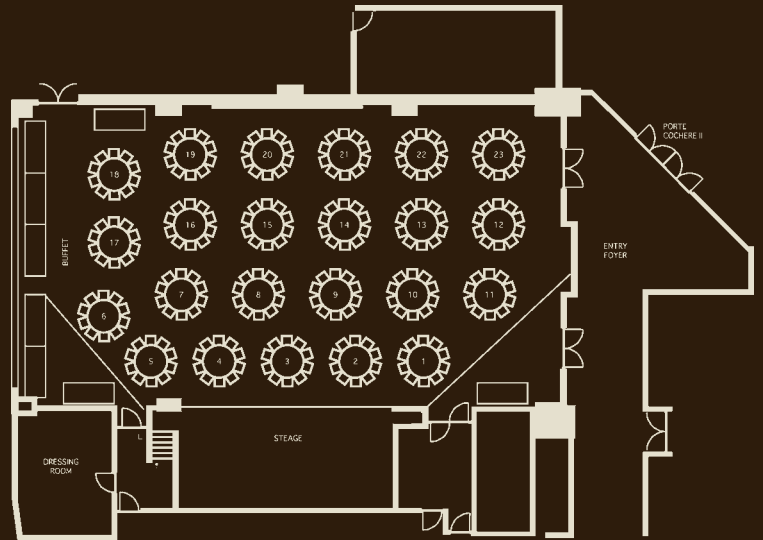

CONFERENCES & EVENTS

Hilton
Guam Resort & Spa

Micronesian Room

Our spacious Micronesian Room is perfect for any function from large weddings, graduation parties, to conference and seminars.

The Gallery

The Gallery overlooking Tumon Bay offers a tropical setting for any function or meeting. The Gallery can accommodate up to 120.

Chuchuko / Chichirika

The Chichirika Room can accommodate up to 40, perfect for small parties functions and meetings.

The Chuchuko Room can accommodate up to 70, perfect for intimate weddings, functions and company meetings.

Cliffside

Set along the hotel's cliffside, overlooking Tumon Bay, guest will be impressed with the location alone.

Capacities & Dimensions

		Banquet (Round tables)	Reception (Cocktail)	Classroom	Theater	U-Shape	Hallo Square	Dimensions
Micronesia Room	250	450	120	365	40	48	45 ft x 80 ft = 3,215 ft	
Chuchuko Room	70	113	30	91	25	29	32 ft x 31 ft = 992 ft	
Chichirika Room	40	75	20	60	20	26	25 ft x 33 ft = 775 ft	
The Gallery	120	150	68	160	30	34	56 ft x 30 ft = 1,680 ft	
Boardroom 1	N/A	N/A	N/A	N/A	N/A	18	24 ft x 15 ft = 360 ft	

SOUND EQUIPMENT and AUDIO

Lapel, Wireless or Table Microphone
Portable Audio System

VISUAL EQUIPMENT

Dropdown Screen (9' x 9')
Portable Screen (7' x 7' Dimensions) and
(9' x 7' Dimensions)
In-Focus / Multi-Media / Overhead / Slide
Projector
White Board
Flipchart with Paper & Marker
Portable Easel
Plasma Flat Screen (37")