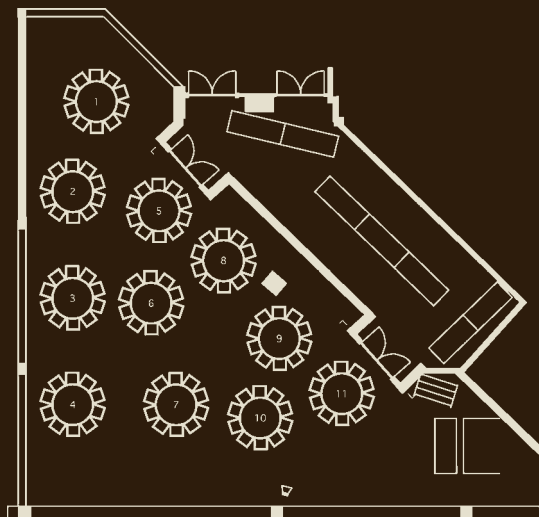

CONFERENCES & EVENTS

Hilton
Guam Resort & Spa

Micronesian Room

Our spacious Micronesian Room is perfect for any function from large weddings, graduation parties, to conference and seminars.

The Gallery

The Gallery overlooking Tumon Bay offers a tropical setting for any function or meeting. The Gallery can accommodate up to 120.

Chuchuko / Chichirika

The Chichirika Room can accommodate up to 40, perfect for small parties functions and meetings.

The Chuchuko Room can accommodate up to 70, perfect for intimate weddings, functions and company meetings.

Cliffside

Set along the hotel's cliffside, overlooking Tumon Bay, guest will be impressed with the location alone.

Capacities & Dimensions

		Banquet (Round tables)	Reception (Cocktail)	Classroom	Theater	U-Shape	Hallo Square	Dimensions
Micronesia Room	250	450	120	365	40	48	45 ft x 80 ft = 3,215 ft	
Chuchuko Room	70	113	30	91	25	29	32 ft x 31 ft = 992 ft	
Chichirika Room	40	75	20	60	20	26	25 ft x 33 ft = 775 ft	
The Gallery	120	150	68	160	30	34	56 ft x 30 ft = 1,680 ft	
Boardroom 1	N/A	N/A	N/A	N/A	N/A	18	24 ft x 15 ft = 360 ft	