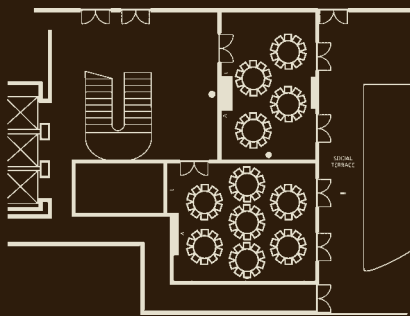

CONFERENCES & EVENTS

Hilton
Guam Resort & Spa

Micronesian Room

Our spacious Micronesian Room is perfect for any function from large weddings, graduation parties, to conference and seminars.

The Gallery

The Gallery overlooking Tumon Bay offers a tropical setting for any function or meeting. The Gallery can accommodate up to 120.

Chuchuko / Chichirika

The Chichirika Room can accommodate up to 40, perfect for small parties functions and meetings.

The Chuchuko Room can accommodate up to 70, perfect for intimate weddings, functions and company meetings.

Cliffside

Set along the hotel's cliffside, overlooking Tumon Bay, guest will be impressed with the location alone.

Capacities & Dimensions

		Banquet (Round tables)	Reception (Cocktail)	Classroom	Theater	U-Shape	Hallo Square	Dimensions
Micronesia Room	250	450	120	365	40	48	45 ft x 80 ft = 3,215 ft	
Chuchuko Room	70	113	30	91	25	29	32 ft x 31 ft = 992 ft	
Chichirika Room	40	75	20	60	20	26	25 ft x 33 ft = 775 ft	
The Gallery	120	150	68	160	30	34	56 ft x 30 ft = 1,680 ft	
Boardroom 1	N/A	N/A	N/A	N/A	N/A	18	24 ft x 15 ft = 360 ft	

SOUND EQUIPMENT and AUDIO

Lapel, Wireless or Table Microphone
Portable Audio System

VISUAL EQUIPMENT

Dropdown Screen (9' x 9')
Portable Screen (7' x 7' Dimensions) and
(9' x 7' Dimensions)
In-Focus / Multi-Media / Overhead / Slide
Projector
White Board
Flipchart with Paper & Marker
Portable Easel
Plasma Flat Screen (37")